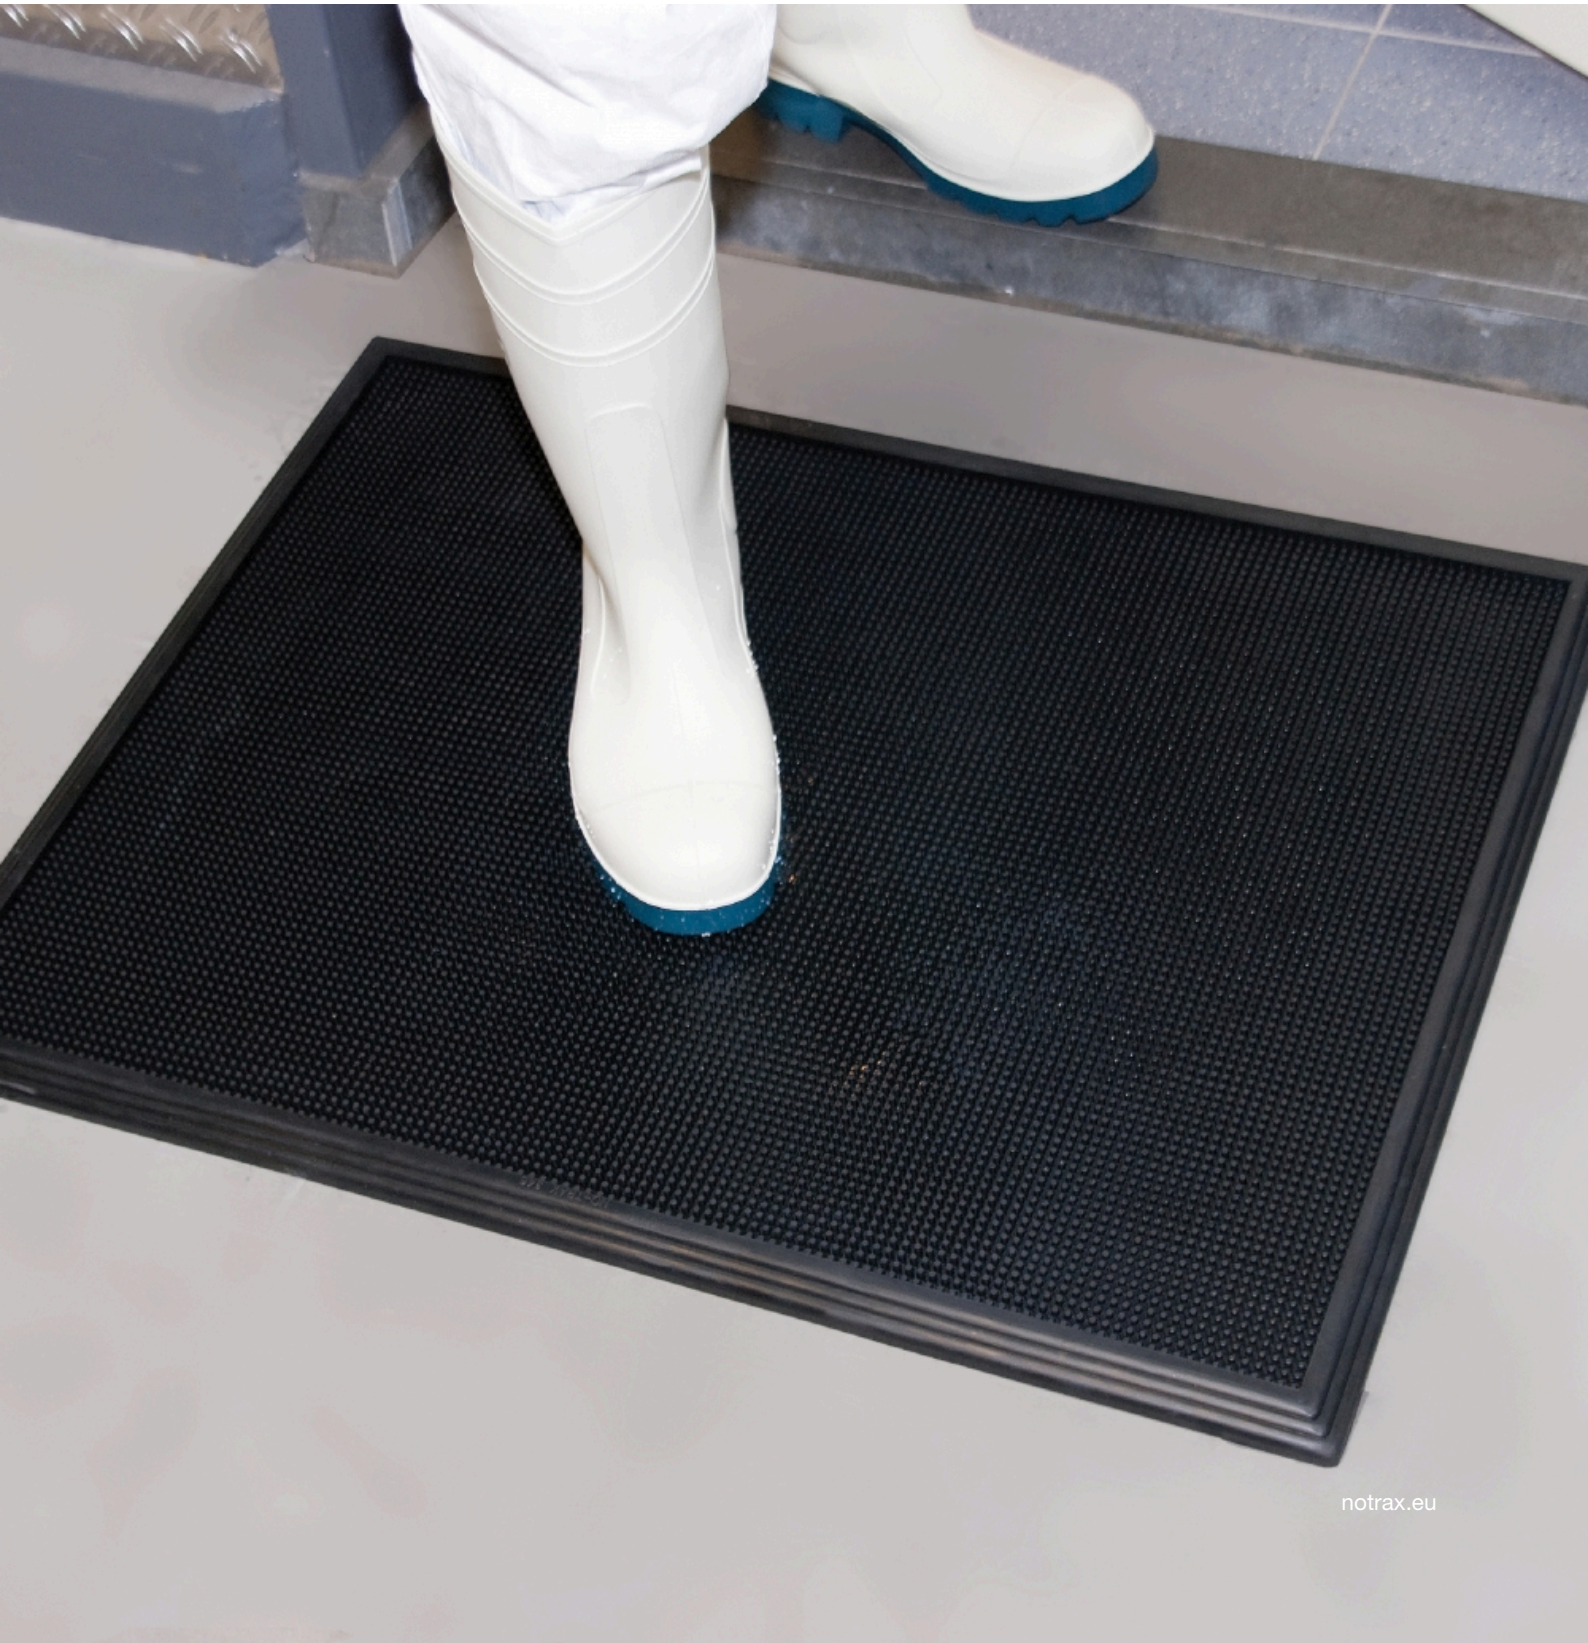

346 Sani-Trax[®]

Disinfecting foot bath entrance mat

Ergonomic, Anti-fatigue & Safety Matting - Hygiene Matting 346 Sani-Trax®

This mat cleans and sanitizes shoes, recommended at entrances to all food processing areas. As traffic passes, rubber tips bend to immerse soles in disinfectant solution, a double action that keeps contamination from reaching food processing areas.

- Convenient mat size fits most doorways
- Suction cups on underside prevents mat from shifting
- 100% tough natural rubber compound; designed to resist to most chemicals and variations in temperature

Recommended use

- Wet/Dry Areas
- At doorways, starter rooms, packaging areas, laboratories, employee locker rooms, break rooms, refuse areas and receiving areas. Any place where spread of contamination needs to be limited.
- Heavy traffic

Colors:

- Black

Sizes:

- 45cm x 60cm
- 61cm x 81cm

Accessories:

- 173-19 Deco Design™ Disinfection & Dry Zone Mat

Ergonomic, Anti-fatigue & Safety Matting - Hygiene Matting

Sani-Trax®