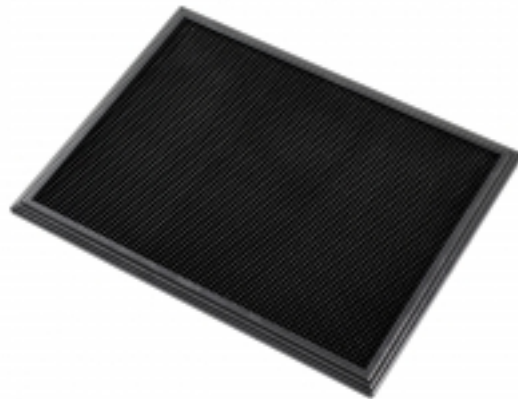

- Convenient mat size fits most doorways
- Suction cups on underside prevents mat from shifting
- 100% tough natural rubber compound; designed to resist to most chemicals and variations in temperature

Colors:

- Black

Sizes:

- 45cm x 60cm
- 61cm x 81cm

Accessories:

- 173-19 Deco Design™ Disinfection & Dry Zone Mat

Ergonomic, Anti-fatigue & Safety Matting - Hygiene Matting

Sani-Trax®